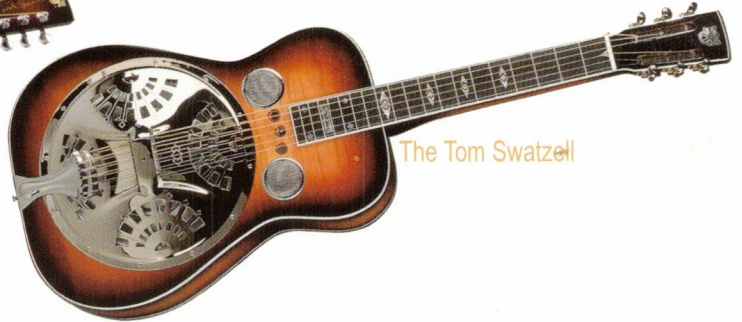

## The Squareneck Series

F-60 Squareneck

60 D Classic

27 Deluxe

The 60-series DOBRO® guitars feature a square neck with 12 frets clear of the body.

This sturdy construction, along with a high nut for slide-style playing, make these original models favorites of country, bluegrass and Hawaiian musicians.

Model	F-60 Squareneck	60 D Classic Squareneck	27 Deluxe
Color	Darkburst	Vintage Sunburst	Vintage Sunburst
Binding	Non-bound	Single-bound	Neck, Body & Headstock; Mother-of-pearl Inlay on Headstock
Cover Plate	Fan	Fan	Poinsettia
Resonator	Spider	Spider	Spider
Body	Figured Maple	Figured Maple	Figured Maple
Hardware	Nickel Plate	Nickel Plate	Nickel Plate
Case	Deluxe Hardshell	Deluxe Hardshell	Deluxe Hardshell

## Artist Series

The Jerry Douglas

The DOBRO® guitar owes its popularity to the wide variety of styles pioneered by many great musicians. We are proud to offer the collector these limited edition models, designed and signed (also available unsigned) by the world's most influential DOBRO® guitarists. All models available with square or roundnecks.

The Josh Graves

The Tom Swartzell

The Brother Oswald

The Al Perkins

Model	The Jerry Douglas	The Josh Graves	The Brother Oswald	The Tom Swartzell	The Al Perkins
Color	Natural Mahogany	Sunburst	Sunburst	Dark Cherry Burst	Trans Black
Binding	Neck and Body	Single Bound Body	Single Bound Body	Neck and Body	Neck and Body
Cover Plate	Fan	Fan	Fan	Engraved Fan	Engraved Poinsettia
Resonator	Spider	Spider	Spider	Spider	Spider
Body	Mahogany	Maple	Maple	Maple	Maple with f-hole
Hardware	Nickel Plate	Nickel Plate	Nickel Plate	Nickel Plate	Gold Plate
Case	Deluxe Hardshell	Deluxe Hardshell	Deluxe Hardshell	Deluxe Hardshell	Deluxe Hardshell