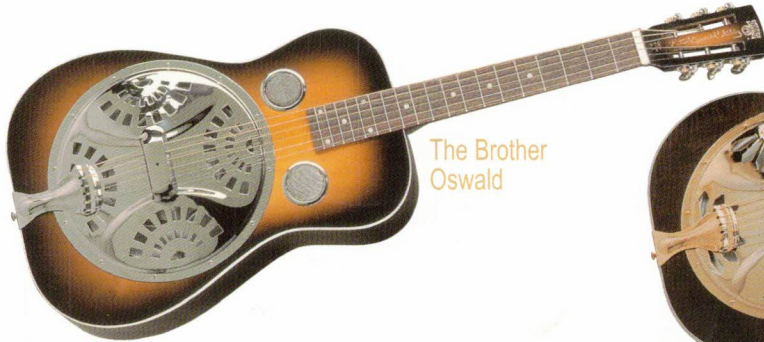

The Brother Oswald