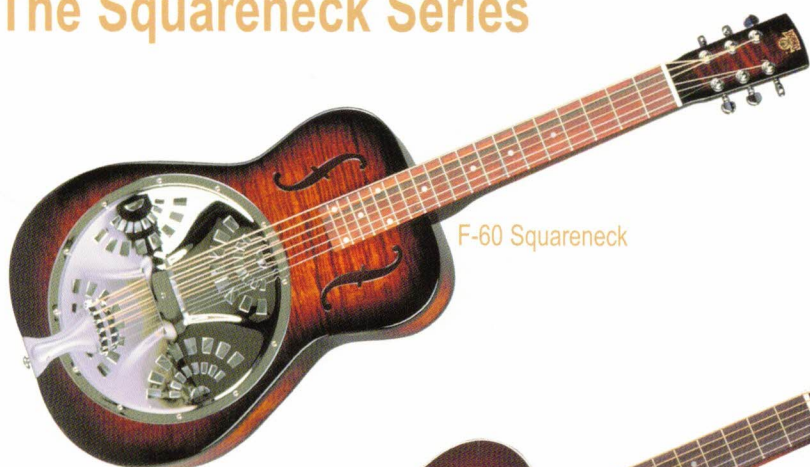

## The Squareneck Series

F-60 Squareneck

60 D Classic

27 Deluxe

The 60-series DOBRO® guitars feature a square neck with 12 frets clear of the body.

This sturdy construction, along with a high nut for slide-style playing, make these original models favorites of country, bluegrass and Hawaiian musicians.

All have a body of laminated figured maple veneer with the original style spider bridge and 10 1/2" resonator.

The Model 27 Deluxe features the DOBRO® lyre deluxe inlays and a highly figured maple body. To complete the elegant look of the 27 Deluxe, this model also has a bound fingerboard and headstock.

Model	F-60 Squareneck	60 D Classic Squareneck	27 Deluxe
Color	Darkburst	Vintage Sunburst	Vintage Sunburst
Binding	Non-bound	Single-bound	Neck, Body & Headstock; Mother-of-pearl Inlay on Headstock
Cover Plate	Fan	Fan	Poinsettia
Resonator	Spider	Spider	Spider
Body	Figured Maple	Figured Maple	Figured Maple
Hardware	Nickel Plate	Nickel Plate	Nickel Plate
Case	Deluxe Hardshell	Deluxe Hardshell	Deluxe Hardshell

The Josh Graves

The Tom Swartzell

The Brother Oswald

The Al Perkins

Model	The Jerry Douglas	The Josh Graves	The Brother Oswald	The Tom Swartzell	The Al Perkins
Color	Natural Mahogany	Sunburst	Sunburst	Dark Cherry Burst	Trans Black
Binding	Neck and Body	Single Bound Body	Single Bound Body	Neck and Body	Neck and Body
Cover Plate	Fan	Fan	Fan	Engraved Fan	Engraved Poinsettia
Resonator	Spider	Spider	Spider	Spider	Spider
Body	Mahogany	Maple	Maple	Maple	Maple with f-hole
Hardware	Nickel Plate	Nickel Plate	Nickel Plate	Nickel Plate	Gold Plate
Case	Deluxe Hardshell	Deluxe Hardshell	Deluxe Hardshell	Deluxe Hardshell	Deluxe Hardshell