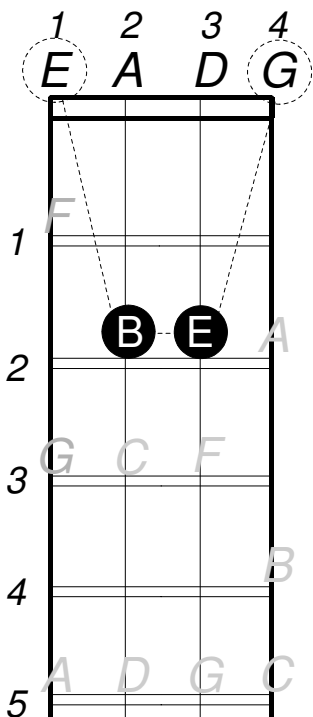

Left Hand Mando Chords

2 Finger Chords: Key of D

P1

D

(4 Notes, 2 Fingers)

G

(4 Notes, 2 Fingers)

A⁷

(4 Notes, 2 Fingers)

em

(4 Notes, One Finger!)

f#m

(3 Notes, 2 Fingers!)

bm

(2 Finger Bar Chord)