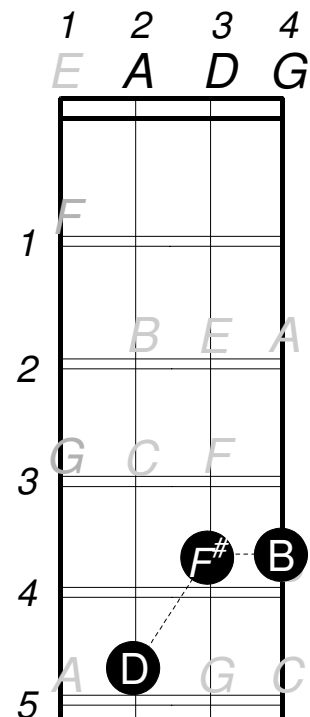

Left Hand Mando Chords

2 Finger Chords: Key of D

P1

D

(4 Notes, 2 Fingers)

G

(4 Notes, 2 Fingers)

A⁷

(4 Notes, 2 Fingers)

em

(4 Notes, One Finger!)

f#m

(3 Notes, 2 Fingers!)

bm

(2 Finger Bar Chord)