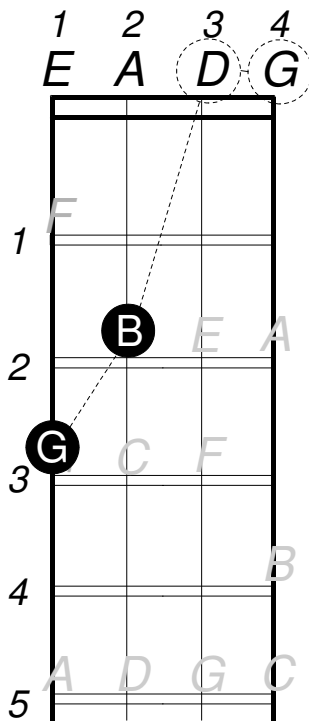

Left Hand Mando Chords

2 Finger Chords: Key of D

P1

D

(4 Notes, 2 Fingers)

G

(4 Notes, 2 Fingers)

A⁷

(4 Notes, 2 Fingers)

em

(4 Notes, One Finger!)

f#m

(3 Notes, 2 Fingers!)

bm

(2 Finger Bar Chord)