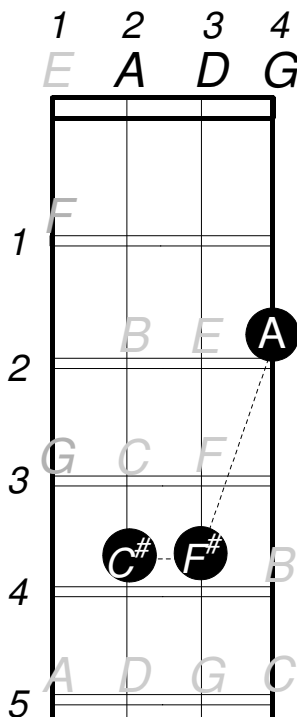

Left Hand Mando Chords

2 Finger Chords: Key of D

P1

D

(4 Notes, 2 Fingers)

G

(4 Notes, 2 Fingers)

A⁷

(4 Notes, 2 Fingers)

em

(4 Notes, One Finger!)

f#m

(3 Notes, 2 Fingers!)

bm

(2 Finger Bar Chord)