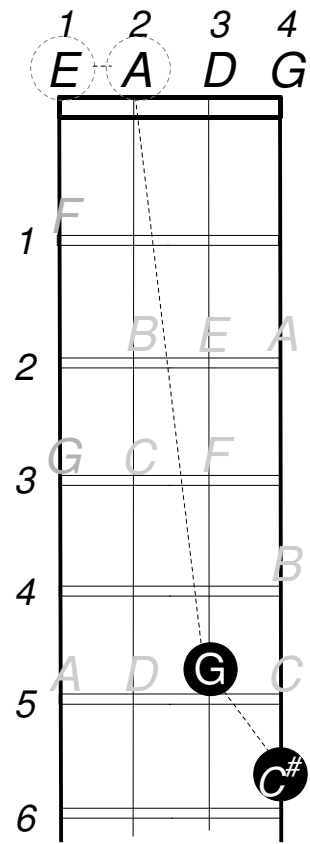

Left Hand Mando Chords

2 Finger Chords: Key of D

P1

D

(4 Notes, 2 Fingers)

G

(4 Notes, 2 Fingers)

A⁷

(4 Notes, 2 Fingers)

em

(4 Notes, One Finger!)

f#m

(3 Notes, 2 Fingers!)

bm

(2 Finger Bar Chord)