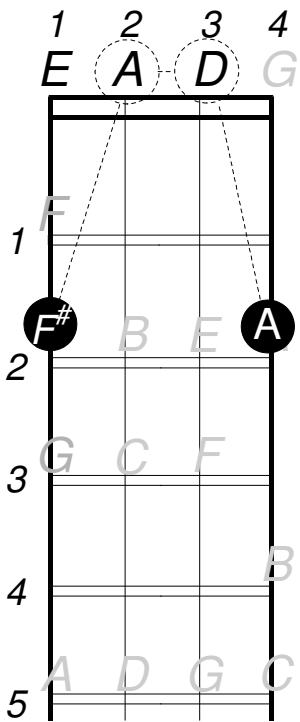

Left Hand Mando Chords

2 Finger Chords: Key of D

P1

D

(4 Notes, 2 Fingers)

G

(4 Notes, 2 Fingers)

A⁷

(4 Notes, 2 Fingers)

em

(4 Notes, One Finger!)

f#m

(3 Notes, 2 Fingers!)

bm

(2 Finger Bar Chord)