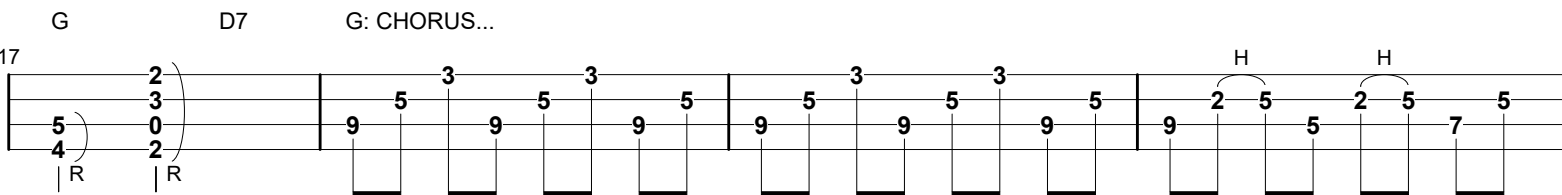

"Jingle Bells" - Rake-Picked - in G - MANDO

Swept Arpeggios = Rake-Picked (Pierpont)

Arranged & Tabledited
by Tom Arri 2019
BnajoTom2,.ORG

(No Chord)...

G: VERSE ...

(Rake-Picked Arpeggio)...

(Rake-Picked Arpeggio)...