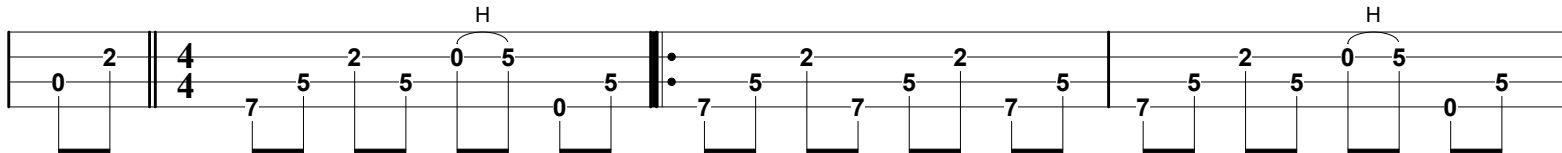

"Jingle Bells" - Rake-Picked - in G - MANDO

Swept Arpeggios = Rake-Picked (Pierpont)

Arranged & Tabledited
by Tom Arri 2019
BnajoTom2,.ORG

(No Chord)...

G: VERSE ...

(Rake-Picked Arpeggio)...

(Rake-Picked Arpeggio)...