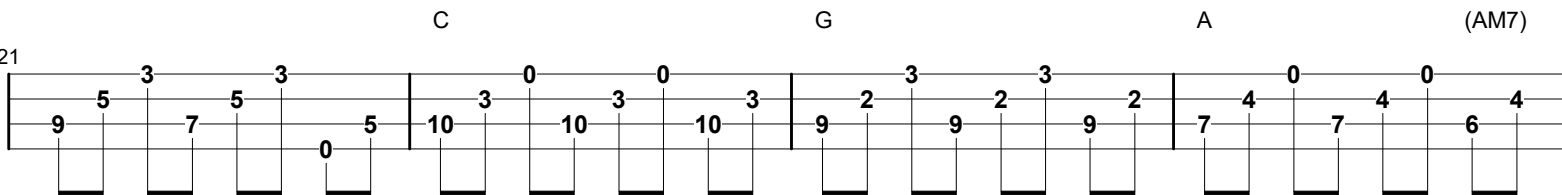

"Jingle Bells" - Rake-Picked - in G - MANDO

Swept Arpeggios = Rake-Picked (Pierpont)

Arranged & Tabledited
by Tom Arri 2019
BnajoTom2,.ORG

(No Chord)...

G: VERSE ...

(Rake-Picked Arpeggio)...

(Rake-Picked Arpeggio)...