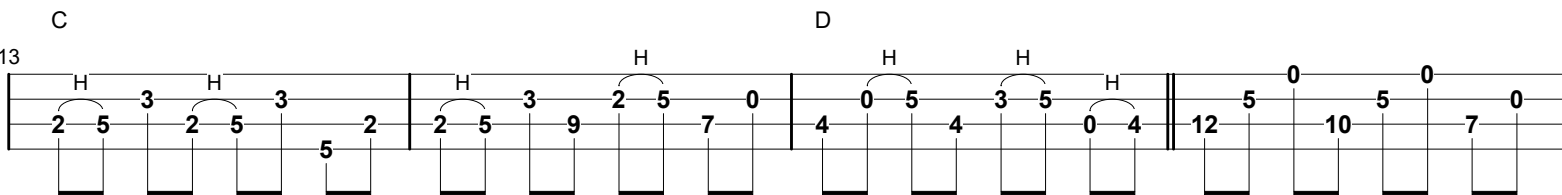

"Jingle Bells" - Rake-Picked - in G - MANDO

Swept Arpeggios = Rake-Picked (Pierpont)

Arranged & Tabledited
by Tom Arri 2019
BnajoTom2,.ORG

(No Chord)...

G: VERSE ...

(Rake-Picked Arpeggio)...

(Rake-Picked Arpeggio)...