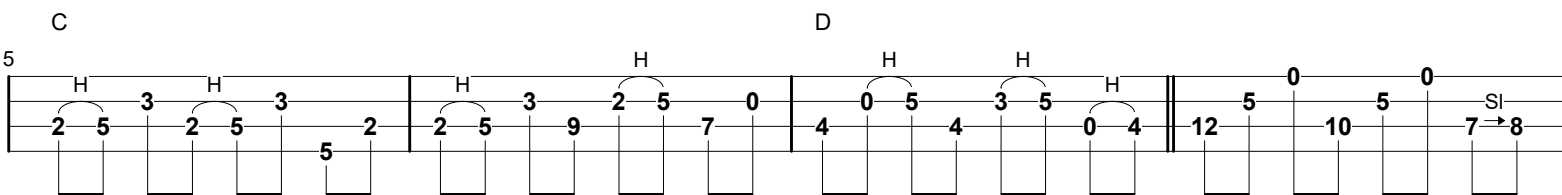

"Jingle Bells" - Rake-Picked - in G - MANDO

Swept Arpeggios = Rake-Picked (Pierpont)

Arranged & Tabledited
by Tom Arri 2019
BnajoTom2,.ORG

(No Chord)...

G: VERSE ...

(Rake-Picked Arpeggio)...

(Rake-Picked Arpeggio)...