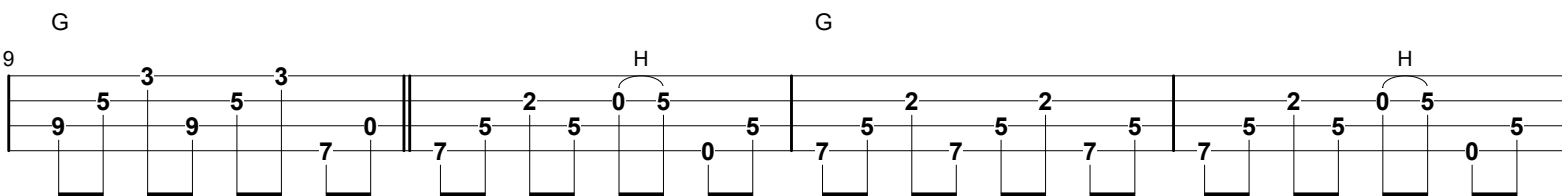

"Jingle Bells" - Rake-Picked - in G - MANDO

Swept Arpeggios = Rake-Picked (Pierpont)

Arranged & Tabledited
by Tom Arri 2019
BnajoTom2,.ORG

(No Chord)...

G: VERSE ...

(Rake-Picked Arpeggio)...

(Rake-Picked Arpeggio)...