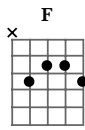

Your Rocky Spine (intro)

Erik Arnesen

New Tuning
G-D-G-A#-D
♩ = 120

Gm F

mf

T
A
B

C D#

T
A
B