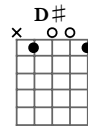

Your Rocky Spine (intro)

Erik Arnesen

New Tuning
G-D-G-A#-D
♩ = 120

Gm F

mf

T
A
B

C D#

T
A
B