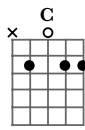

Your Rocky Spine (intro)

Erik Arnesen

New Tuning
G-D-G-A#-D
♩ = 120

Gm F

mf

T
A
B

C D#

T
A
B