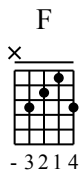

# Little Maggie

banjo  
Open G Tuning

- ① = D    ④ = D  
② = B    ⑤ = G  
③ = G

Moderate ♩ = 120

banjo

1

G

banjo

4

F

G

banjo

7

D

G

banjo