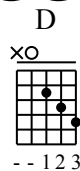

# Little Maggie

banjo  
Open G Tuning

- ① = D    ④ = D  
② = B    ⑤ = G  
③ = G

Moderate ♩ = 120

banjo

1

G

banjo

4

F

G

banjo

7

D

G

banjo