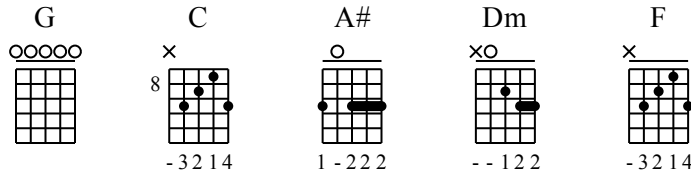

Woodford County Breakdown

written and tabbed by Doug Knecht

5 string banjo
Open G Tuning

- ① = D ④ = D
- ② = B ⑤ = G
- ③ = G

Moderate $\text{♩} = 225$

Kickoff Part A1

G C

The first system shows a 'Kickoff' with a 4/4 time signature and a single eighth note followed by a 2-measure rest. It then enters 'Part A1' with a G chord. The second system continues with a C chord and includes a first ending bracket labeled '1.'. The third system concludes with a C chord and a G chord, ending with a double bar line.

2. A# C G

5 string banjo

Part A2 G C

5 string banjo

G

5 string banjo

C G

5 string banjo

C G

5 string banjo

A# C

5 string banjo

5 string banjo

G

28

Part B