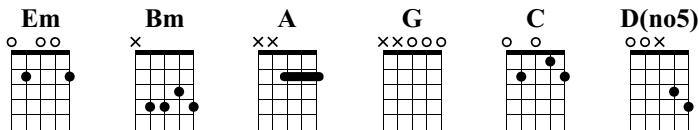

Wishing Well

The Dead South

The Ocean Went Mad and We Were To Blame

Tablature by Colton Crawford

① = D ③ = G ⑤ = G
② = B ④ = D

♩ = 120

A Intro

Intro section (A) guitar tablature. Chords: Em, Bm, A, G. Includes fret numbers, string numbers (T, A, B), and lyrics: t i m t i m t i t i m t i m t i m t i.

B Verse

Verse section (B) guitar tablature. Chords: Em, Bm, G. Includes fret numbers, string numbers, and lyrics: t i m t i m t i t i m t i m t i m t i.

Verse section (B) guitar tablature. Chords: Bm, A, G, Em. Includes fret numbers, string numbers, and lyrics: t i m t i m t i t i m t i m t i m t i.

Verse section (B) guitar tablature. Chords: Em, Bm. Includes fret numbers, string numbers, and lyrics: t i m t i m t i t i m t i m t i m t i.

Verse section (B) guitar tablature. Chords: A, G, Em. Includes fret numbers, string numbers, and lyrics: t i m t i m t i t i m t i m t i m t i.

Em **C** **D(no5)** **Em**

t m t m t m t m t m t m t m t m t m | t i m t m i t m t i m t m i t m | t m t m t m t m t m t m t m t m t m

To Chorus
3x

t m t m t m t m t m t m t m t m t m