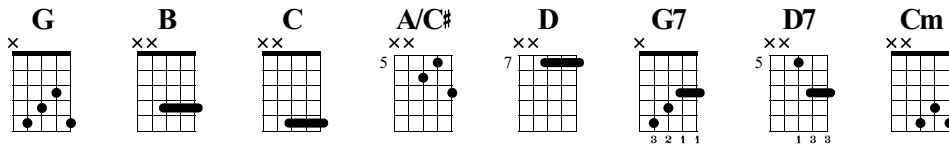

Time For Crawlين'

The Dead South
Illusion & Doubt

Tablature by Colton Crawford

Open G

① = D ③ = G ⑤ = G
② = B ④ = D

♩ = 130

A Intro/Break

Intro/Break section with chords G, B, C, A/C#, and D. Includes a 'ban.' (banned) section with a 4/4 time signature and a 'sl.' (slide) instruction.

B Verse

Verse section with chords G, B, C, and A/C#. Includes a 'P' (pick) instruction.

C Pre-Chorus

Pre-Chorus section with chords D, G, and G. Includes a 'P' (pick) instruction.

Section with chords G7, B, and C. Includes a 'P' (pick) instruction.

Section with chords G, B, and C. Includes a 'P' (pick) instruction.

D Chorus

Chorus section with chords G and C. Includes a 'P' (pick) instruction.