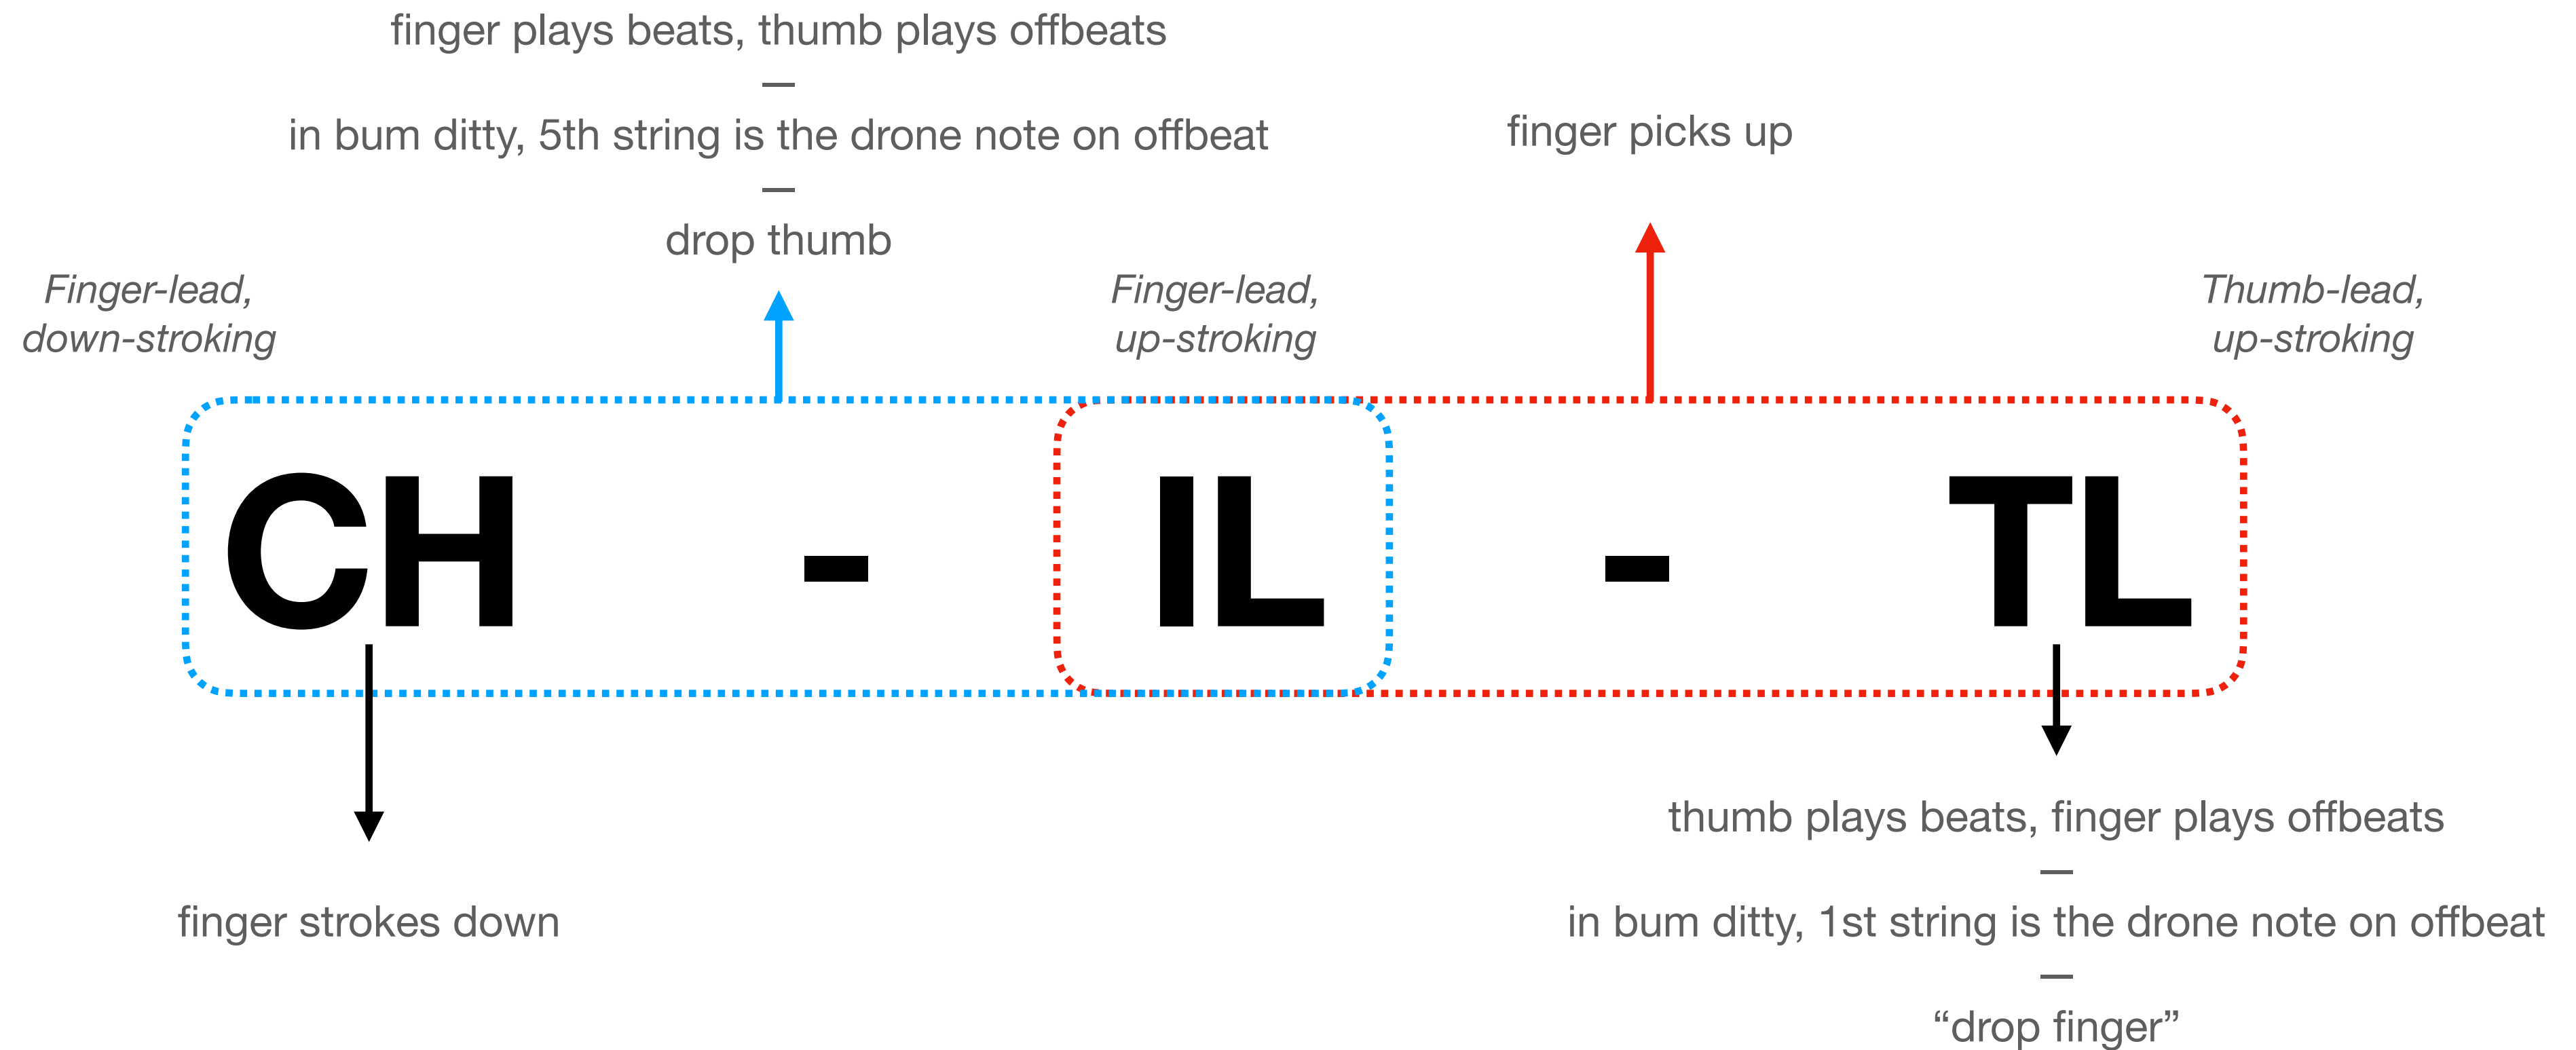

# The Spectrum of Two-finger Styles

*NOTE: Hybrid styles are possible, and are widely employed*

CH = clawhammer; IL = Index-lead two finger; TL = Thumb-lead two finger