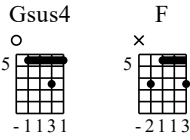

The Cuckoo Bird

Music by Traditional arr. Truje

♩ = 200

Sawmill Tuning (g D G C D)
Gsus4

1

5

PUENTE
Gm

9