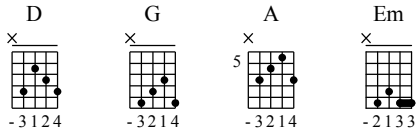

St. Anne's Reel

Music by Trad. / arr. Skip Holmes

Open G Tuning
① = D ④ = D
② = B ⑤ = G
③ = G

Moderate ♩ = 120

D G

1

T
A
B

D