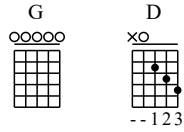

Sourwood Mountain

Open G Tuning
① = D ④ = D
② = B ⑤ = G
③ = G

Moderate ♩ = 120