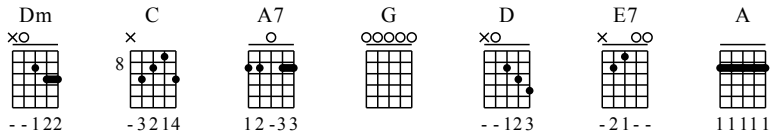

Lonesome Fiddle Blues

tabbed by Doug Knecht

Track 1
Open G Tuning
① = D ④ = D
② = B ⑤ = G
③ = G

Moderate ♩ = 120

Track 1

1 Dm C

5 Dm

9 A7 Dm C

13 Dm

17 A7 Dm G D

Track 1

E7 A

21 4 7 6 7 0 0 2 0 | 1 0 0 5 6 5 6 | 5 0 0 1 0 0 2 | 2 0 6 6 7 0 0

Track 1

Dm C

25 7 0 0 0 5 6 | 6 6 7 5 6 | 0 0 3 5 3 0 | 7 6 7 3 5 0 0