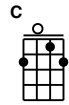

17

Measures 13-15: Measure 13 has notes 0, 0, 0, 0. Measure 14 has notes 0, 0, 0, 0. Measure 15 has notes 0, 0, 0, 0. Measure 16 has notes 0, 0, 0, 0. Measure 17 has notes 0, 0, 0, 0. Measure 18 has notes 0, 0, 0, 0. Measure 19 has notes 0, 0, 0, 0. Measure 20 has notes 0, 0, 0, 0.