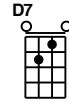

Keep on the Sunny Side

Arrangement by J C Taylor

4/4

Measures 1-3: Measure 1 has a 4/4 time signature. Measure 2 has notes 0, 0, 0, 0. Measure 3 has notes 2, 0, 0, 0 with a 'P' (pull-off) above the first two notes. Measure 4 has notes 0, 0, 0, 0. Measure 5 has notes 0, 0, 0, 0. Measure 6 has notes 0, 0, 0, 0. Measure 7 has notes 0, 0, 0, 0. Measure 8 has notes 0, 0, 0, 0. Measure 9 has notes 0, 0, 0, 0. Measure 10 has notes 0, 0, 0, 0. Measure 11 has notes 0, 0, 0, 0. Measure 12 has notes 0, 0, 0, 0.

5

Measures 4-6: Measure 4 has notes 0, 0, 0, 0. Measure 5 has notes 0, 0, 0, 0. Measure 6 has notes 0, 0, 0, 0. Measure 7 has notes 0, 0, 0, 0. Measure 8 has notes 0, 0, 0, 0. Measure 9 has notes 0, 0, 0, 0. Measure 10 has notes 0, 0, 0, 0. Measure 11 has notes 0, 0, 0, 0. Measure 12 has notes 0, 0, 0, 0.