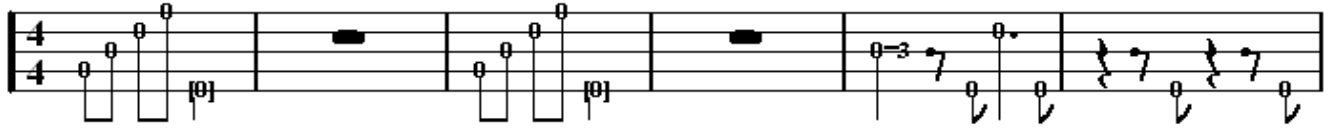

Journey of the Sorcerer (Part I)

Clawhammer Style

Based on the playing of Bernie Leadon
From the Eagles recording "One of These Nights"

Cm Tuning (Tune 5th string to high C) – c C G C Eb

Journey of the Sorcerer (Part III)