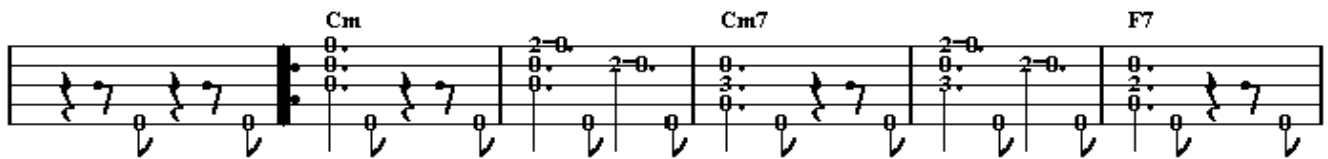

Journey of the Sorcerer (Part I)

Clawhammer Style

Based on the playing of Bernie Leadon
From the Eagles recording "One of These Nights"

Cm Tuning (Tune 5th string to high C) – c C G C Eb

Journey of the Sorcerer (Part III)