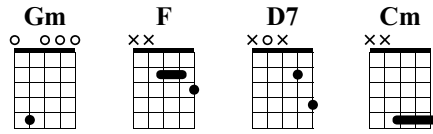

In Hell I'll Be In Good Company

The Dead South

Good Company

Tablature by Colton Crawford

Open Gm

① = D ③ = G ⑤ = G

② = Bb ④ = D

♩ = 150

A Intro

Gm

ban. **4/4**

B Verse

Gm

Gm

1.

D7