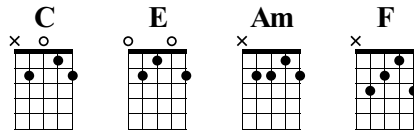

Honey You

The Dead South

Good Company

Tablature by Colton Crawford

Open G

① = D ③ = G ⑤ = G

② = B ④ = D

♩ = 135

A Verse

C

Capo fret 2

F

E

Am

F

C

D Final chorus

Am F C

37 38 39

Tablature for measures 37-39. Measure 37: 10-10-10-9-10-9-7-9-7-5-5-5-5. Measure 38: 5-7-5-5-5-3-5-3-3-0-1-0. Measure 39: 0 2 2 2 0 2 2 2 0 2 2 2 0 2 2 2. Includes 'H' markings above measure 39 and a repeat sign at the end of measure 39.