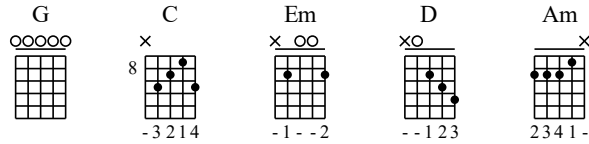

He Leadeth Me - G

tabbed by Doug Knecht

Open G Tuning

- ① = D ④ = D
- ② = B ⑤ = G
- ③ = G

Moderate ♩ = 200

Intro

1 **G** **C**

Measures 1-4: Measure 1 has a quarter rest on the top string and a quarter note on the bottom string. Measure 2 has a quarter note on the top string (fingering 2-3) and a quarter note on the bottom string (fingering 3-2). Measure 3 has a quarter note on the top string (fingering 0) and a quarter note on the bottom string (fingering 0). Measure 4 has a quarter note on the top string (fingering 0-2) and a quarter note on the bottom string (fingering 1-2-1-2).

5 **G** **Em** **G**

Measures 5-8: Measure 5 has a quarter note on the top string (fingering 1-2-0-2) and a quarter note on the bottom string (fingering 0). Measure 6 has a quarter note on the top string (fingering 2-3) and a quarter note on the bottom string (fingering 3-0-0-0). Measure 7 has a quarter note on the top string (fingering 2-3) and a quarter note on the bottom string (fingering 0-2). Measure 8 has a quarter note on the top string (fingering 2-3) and a quarter note on the bottom string (fingering 0-0-0-0).

17 **D** **G**

Measures 17-20: Measure 17 has a quarter note on the top string (fingering 2-3) and a quarter note on the bottom string (fingering 0). Measure 18 has a quarter note on the top string (fingering 2-0) and a quarter note on the bottom string (fingering 4-0). Measure 19 has a quarter note on the top string (fingering 2-3) and a quarter note on the bottom string (fingering 0-2). Measure 20 has a quarter note on the top string (fingering 0) and a quarter note on the bottom string (fingering 0).