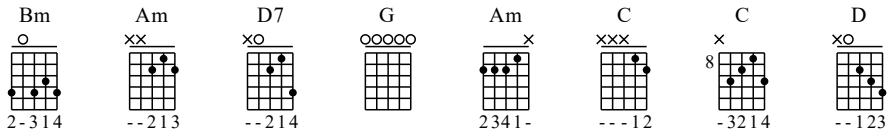

Early Morning Rain

writ by Gordon Lightfoot

Open G Tuning
① = D ④ = D
② = B ⑤ = G
③ = G

Moderate ♩ = 210

The main guitar score consists of six systems of music, each with a key signature and a system of chords indicated above the staff. The chords are: Bm (measures 1-4), Am (measures 5-8), D7 (measures 9-12), G (measures 13-16), Am (measures 17-20), C (measures 21-24), G (measures 25-28), Am (measures 29-32), and C (measures 33-36). The score includes fret numbers, accidentals, and a bass line with chord diagrams.