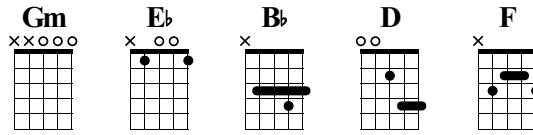

Broken Cowboy

The Dead South

Sugar & Joy

Tablature by Colton Crawford

Open Gm

① = D ③ = G ⑤ = G

② = Bb ④ = D

♩ = 120

A Verse

Gm

ban. 1 Capo fret 2

Measures 1-3: Gm. Measure 1: 0 0 0 0 0 0. Measure 2: 0 0 0 0 0 0. Measure 3: 0 0 0 0 0 0. Lyrics: t i m t i m t i t i m t i m t i t i m t i m t i

Measures 4-6: Eb, Bb. Measure 4: 0 0 0 0 0 0. Measure 5: 1 0 1 0 1 0. Measure 6: 3 3 4 3 3 4. Lyrics: t i m t i m t i t i m t i m t i t i m t i m t i

t i m t i m t i t i m t i m t i t i m t i m t i

E♭

F

Gm

31 32 33

t i m t i m t i t i m t i m t i t i m t i m i m

C Banjo Break

Gm

34 35 36

t t i t m t i t m t t i m t m i t m i

E♭ **B♭**

37 0 38 39

8 0 8 5 5 8 0 8 8 8 12 8 8 7 8 7 8 7

8 0 8 5 5 8 0 8 8 8 12 8 8 7 8 7 8 7

t i t i m i t i m t m t m t m t m t m t i m i t m i t

D **Gm** *wavy line*