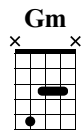

Banjo Odyssey

The Dead South

The Ocean Went Mad and We Were to Blame

Music by The Dead South
Tablature by Colton Crawford

Open G

① = D ③ = G ⑤ = G
② = B ④ = D

♩ = 170

A Intro

Gm

ban. **4/4**

1 ♩ ♩ V ♩ V ♩ ♩ V 2 ♩ ♩ V ♩ ♩ H P ♩ ♩ 3 ♩ ♩ V ♩ V ♩ ♩ V

4 ♩ ♩ V ♩ ♩ H P ♩ ♩ 5 ♩ ♩ V ♩ V ♩ ♩ V 6 ♩ ♩ V ♩ ♩ H P ♩ ♩

B Verse

7 ♩ ♩ V ♩ V ♩ ♩ V 8 ♩ ♩ V ♩ ♩ H P ♩ ♩ 9 ♩ ♩ V ♩ V ♩ ♩ V

10 ♩ ♩ V ♩ ♩ H P ♩ ♩ 11 ♩ ♩ V ♩ V ♩ ♩ V 12 ♩ ♩ V ♩ ♩ H P ♩ ♩