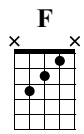

Banjo Odyssey

The Dead South

The Ocean Went Mad and We Were to Blame

Music by The Dead South
Tablature by Colton Crawford

Open G

① = D ③ = G ⑤ = G
② = B ④ = D

♩ = 170

A Intro

Gm

ban. **4/4**

1 ♩ ♩ V ♩ V ♩ ♩ V 2 ♩ ♩ V ♩ ♩ H P ♩ ♩ 3 ♩ ♩ V ♩ V ♩ ♩ V

4 ♩ ♩ V ♩ ♩ H P ♩ ♩ 5 ♩ ♩ V ♩ V ♩ ♩ V 6 ♩ ♩ V ♩ ♩ H P ♩ ♩

B Verse

7 ♩ ♩ V ♩ V ♩ ♩ V 8 ♩ ♩ V ♩ ♩ H P ♩ ♩ 9 ♩ ♩ V ♩ V ♩ ♩ V

10 ♩ ♩ V ♩ ♩ H P ♩ ♩ 11 ♩ ♩ V ♩ V ♩ ♩ V 12 ♩ ♩ V ♩ ♩ H P ♩ ♩