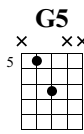

Banjo Odyssey

The Dead South

The Ocean Went Mad and We Were to Blame

Music by The Dead South
Tablature by Colton Crawford

Open G

① = D ③ = G ⑤ = G
② = B ④ = D

♩ = 170

A Intro

Gm

ban. **4/4**

1 ♩ ♩ V ♩ V ♩ ♩ V 2 ♩ ♩ V ♩ ♩ H P ♩ ♩ 3 ♩ ♩ V ♩ V ♩ ♩ V

4 ♩ ♩ V ♩ ♩ H P ♩ ♩ 5 ♩ ♩ V ♩ V ♩ ♩ V 6 ♩ ♩ V ♩ ♩ H P ♩ ♩

B Verse

7 ♩ ♩ V ♩ V ♩ ♩ V 8 ♩ ♩ V ♩ ♩ H P ♩ ♩ 9 ♩ ♩ V ♩ V ♩ ♩ V

10 ♩ ♩ V ♩ ♩ H P ♩ ♩ 11 ♩ ♩ V ♩ V ♩ ♩ V 12 ♩ ♩ V ♩ ♩ H P ♩ ♩