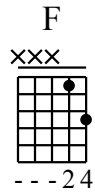

# America the Beautiful

tabbed by D Knecht

Open G Tuning

- ① = D    ④ = D
- ② = B    ⑤ = G
- ③ = G

Moderate ♩ = 200

C

G Dm

G C G7

7 0 0 0 | 2 1 2 1 2 | 0 0 3 0

C G

10 2 1 2 1 2 | 2 2 1 2 | 0 0 0 0 0

A7

13 0 0 0 | 2 0 0 0 | 2 2 2 2 0 0

D C

16 0 0 0 0 | 0 0 1 2 0 0 | 2 1 2 2 1 0 0

G

19 0 1 0 0 0 | 1 0 0 0 0 | 0 0 0 0 1 0 0

22 C

0 0 0 0 0 | 2 0 0 2-4 0 0 | 2 1 1 2 0 2

25 F

3 1 3 | 3 1 1 3 1 3 | 2 1 3 3 1 2

28 C F

1 1 2 1 2 | 0 0 0 | 2 3 1 3 0

31 G C