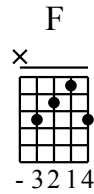

# America the Beautiful

tabbed by D Knecht

Open G Tuning

- ① = D    ④ = D
- ② = B    ⑤ = G
- ③ = G

Moderate ♩ = 200

C

G Dm

G C G7

7 0 0 0 | 2 1 2 1 2 | 0 0 3 0

C G

10 2 1 2 1 2 | 2 2 1 2 | 0 0 0 0 0

A7

13 0 0 0 | 2 0 0 0 | 2 2 2 2 0 0

D C

16 0 0 0 0 | 0 0 1 2 0 0 | 2 1 2 2 1 0 0

G

19 0 1 0 0 0 | 1 0 0 0 0 | 0 0 0 0 1 0 0

22 C

0 0 0 0 0 | 2 0 0 2-4 0 0 | 2 1 1 2 0 2

25 F

3 1 3 | 3 1 1 3 1 3 | 2 1 3 3 1 2

28 C F

1 1 2 1 2 | 0 0 0 | 2 3 1 3 0

31 G C