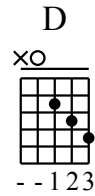

# America the Beautiful

tabbed by D Knecht

Open G Tuning

- ① = D    ④ = D
- ② = B    ⑤ = G
- ③ = G

Moderate ♩ = 200

C

G Dm

G C G7

7 0 0 0 | 2 1 2 1 2 | 0 0 3 0

C G

10 2 1 2 1 2 | 2 2 1 2 | 0 0 0 0 0

A7

13 0 0 0 | 2 0 0 0 | 2 2 2 2 0 0

D C

16 0 0 0 0 | 0 0 1 2 0 0 | 2 1 2 2 1 0 0

G