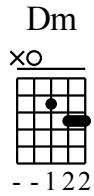

# America the Beautiful

tabbed by D Knecht

Open G Tuning

- ① = D    ④ = D
- ② = B    ⑤ = G
- ③ = G

Moderate ♩ = 200

C

G Dm

G C G7

7 0 0 0 | 2 1 2 1 2 | 0 0 3 0

C G

10 2 1 2 1 2 | 2 2 1 2 | 0 0 0 0 0

A7

13 0 0 0 | 2 0 0 0 | 2 2 2 2 0 0

D C

16 0 0 0 0 | 0 0 1 2 0 0 | 2 1 2 2 1 0 0

G