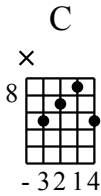

# America the Beautiful

tabbed by D Knecht

Open G Tuning

- ① = D    ④ = D
- ② = B    ⑤ = G
- ③ = G

Moderate ♩ = 200

C

G Dm

G C G7

7 0 0 0 | 2 1 2 1 2 | 0 0 3 0

C G

10 2 1 2 1 2 | 2 2 1 2 | 0 0 0 0 0

A7

13 0 0 0 | 2 0 0 0 | 2 2 2 2 0 0

D C

16 0 0 0 0 | 0 0 1 2 0 0 | 2 1 2 2 1 0 0

G