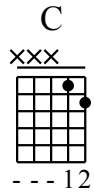

# America the Beautiful

tabbed by D Knecht

Open G Tuning

- ① = D    ④ = D
- ② = B    ⑤ = G
- ③ = G

Moderate ♩ = 200

C

G Dm

G C G7

7 0 0 0 | 2 1 2 1 2 | 0 0 3 0

C G

10 2 1 2 1 2 | 2 2 1 2 | 0 0 0 0 0

A7

13 0 0 0 | 2 0 0 0 | 2 2 2 2 0 0

D C

16 0 0 0 0 | 0 0 1 2 0 0 | 2 1 2 2 1 0 0

G

19 0 1 0 0 0 | 1 0 0 0 0 | 0 0 0 0 1 0 0

22 C

0 0 0 0 0 | 2 0 0 2-4 0 0 | 2 1 1 2 0 2

25 F

3 1 3 | 3 1 1 3 1 3 | 2 1 3 3 1 2

28 C F

1 1 2 1 2 | 0 0 0 | 2 3 1 3 0

31 G C