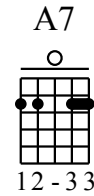

# America the Beautiful

tabbed by D Knecht

Open G Tuning

- ① = D    ④ = D
- ② = B    ⑤ = G
- ③ = G

Moderate ♩ = 200

C

G Dm

G C G7

7 0 0 0 | 2 1 2 1 2 | 0 0 3 0

C G

10 2 1 2 1 2 | 2 2 1 2 | 0 0 0 0 0

A7

13 0 0 0 | 2 0 0 0 | 2 2 2 2 0 0

D C

16 0 0 0 0 | 0 0 1 2 0 0 | 2 1 2 2 1 0 0

G