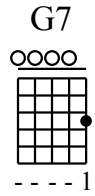

# America the Beautiful

tabbed by D Knecht

Open G Tuning

- ① = D    ④ = D
- ② = B    ⑤ = G
- ③ = G

Moderate ♩ = 200

C

G Dm

G C G7

7 0 0 0 | 2 1 2 1 2 | 0 0 3 0

C G

10 2 1 2 1 2 | 2 2 1 2 | 0 0 0 0 0

A7

13 0 0 0 | 2 0 0 0 | 2 2 2 2 0 0

D C

16 0 0 0 0 | 0 0 1 2 0 0 | 2 1 2 2 1 0 0

G

19 0 1 0 0 0 | 1 0 0 0 0 | 0 0 0 0 1 0 0

22 C

0 0 0 0 0 | 2 0 0 2-4 0 0 | 2 1 1 2 0 2

25 F

3 1 3 | 3 1 1 3 1 3 | 2 1 3 3 1 2

28 C F

1 1 2 1 2 | 0 0 0 | 2 3 1 3 0

31 G C