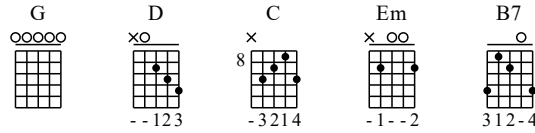

# Blackberry Blossom

tabbed by Doug Knecht

Open G Tuning

- ① = D ④ = D
- ② = B ⑤ = G
- ③ = G

Moderate ♩ = 120

Main guitar tab for "Blackberry Blossom" in 4/4 time, featuring chords G, D, C, Em, and B7. The tab is divided into six systems of four measures each. Measure numbers 1, 5, 9, 13, 17, and 21 are indicated at the start of each system. The notation includes fret numbers, accidentals, and chord changes.