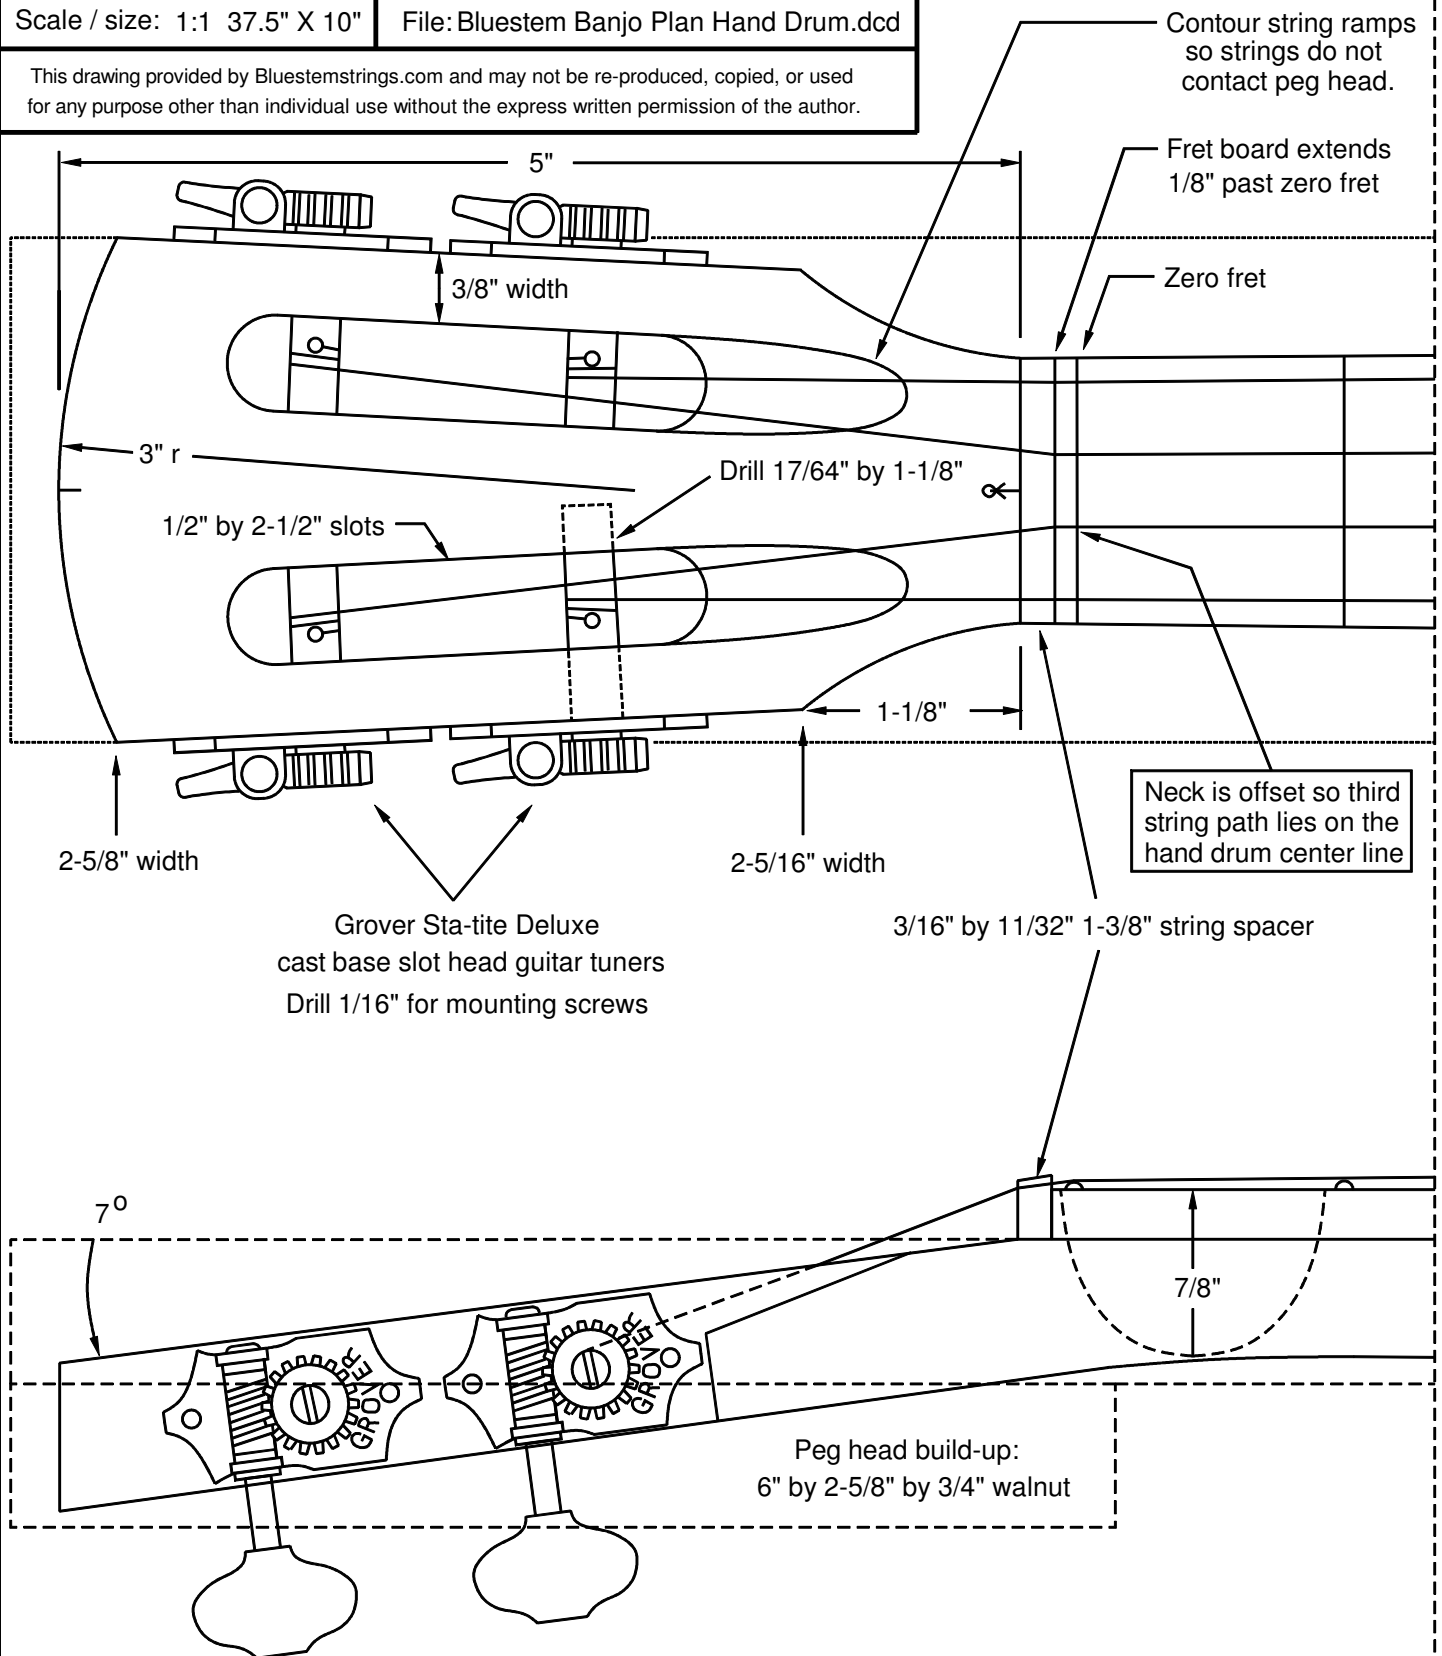

# Bluestem Hand Drum Banjo Plan

Drawn by: Randy Cordle

Date: March 1st, 2015

Scale / size: 1:1 37.5" X 10"

File: Bluestem Banjo Plan Hand Drum.dcd

This drawing provided by Bluestemstrings.com and may not be re-produced, copied, or used for any purpose other than individual use without the express written permission of the author.