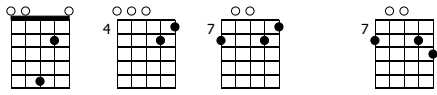

They're Holding Up the Ladder

Banjo Intro

Three slightly different ways of playing

Guitar Pro V 6.1.5

Open G

- ① = D ④ = D
- ② = B ⑤ = G
- ③ = G

Audio (Tab generated) ---->

A

Capo. fret 2

Banjo

4/4

1

7 0 0 2 3 (4) 7 0 5 9 7 9 7 7 0 0 0 6 8 0 1 3 0

i t t t t i t m t i t i m t i t m t i m t i m t m i t m

B

5

0 0 5 2 9 7 10 8 9 7 0 2 3 (4) 7 5 0 5 4 9

t i t i m t i t i m t t i t m i m t i

4

9 7 4 5 0 0 6 8 0 1 3 0 0 0 5 2 5 4 10 8 9

m t m i m t i m t i t i m i m t i m t

C

13

7 0 0 2 3 (4) 7 5 5 4 9 7 4 5 0 0 6 8 0 1 3 0