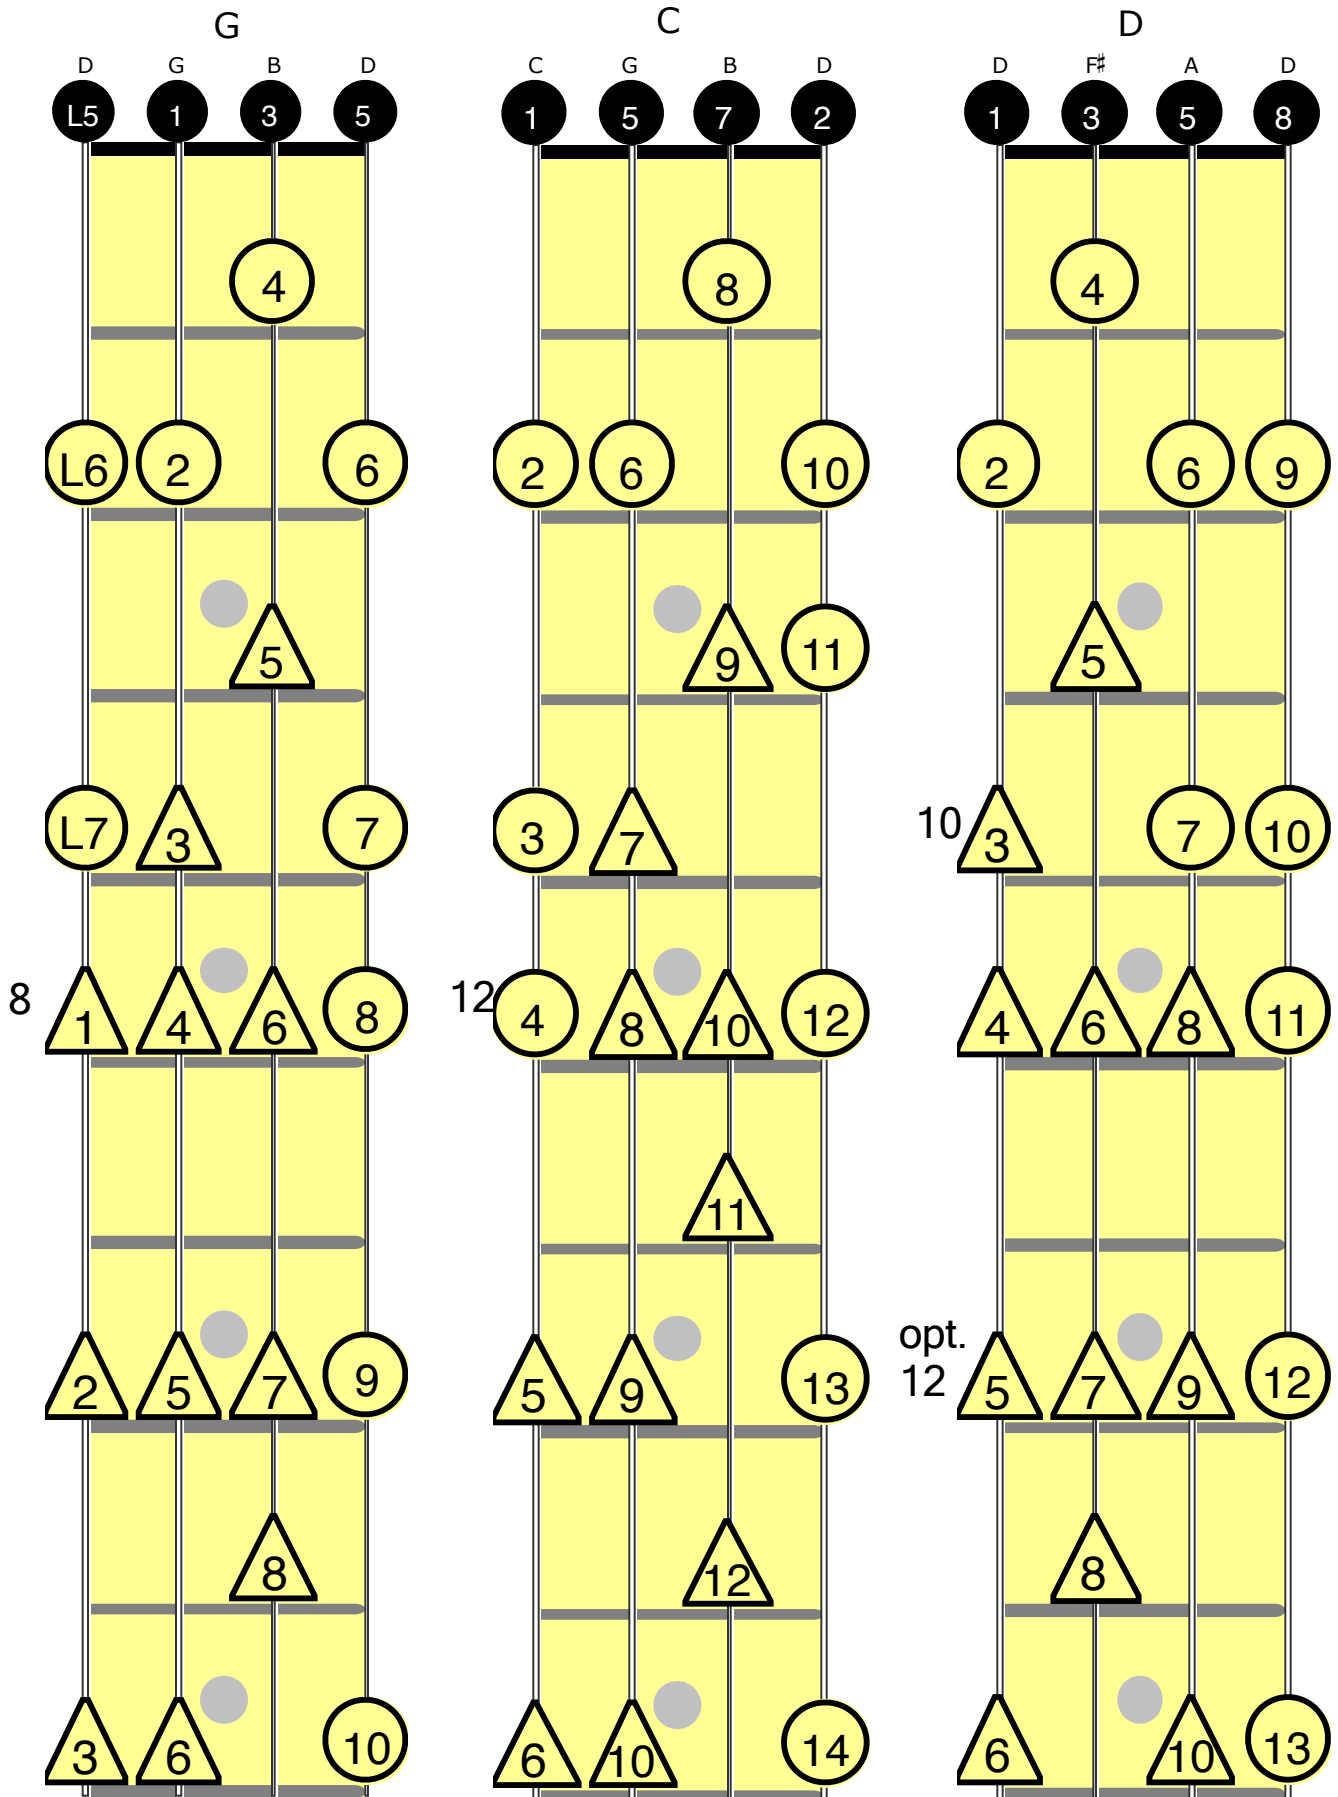

5 String banjo G C D tunings

* triangles are optional ways to play the interval

** l = low